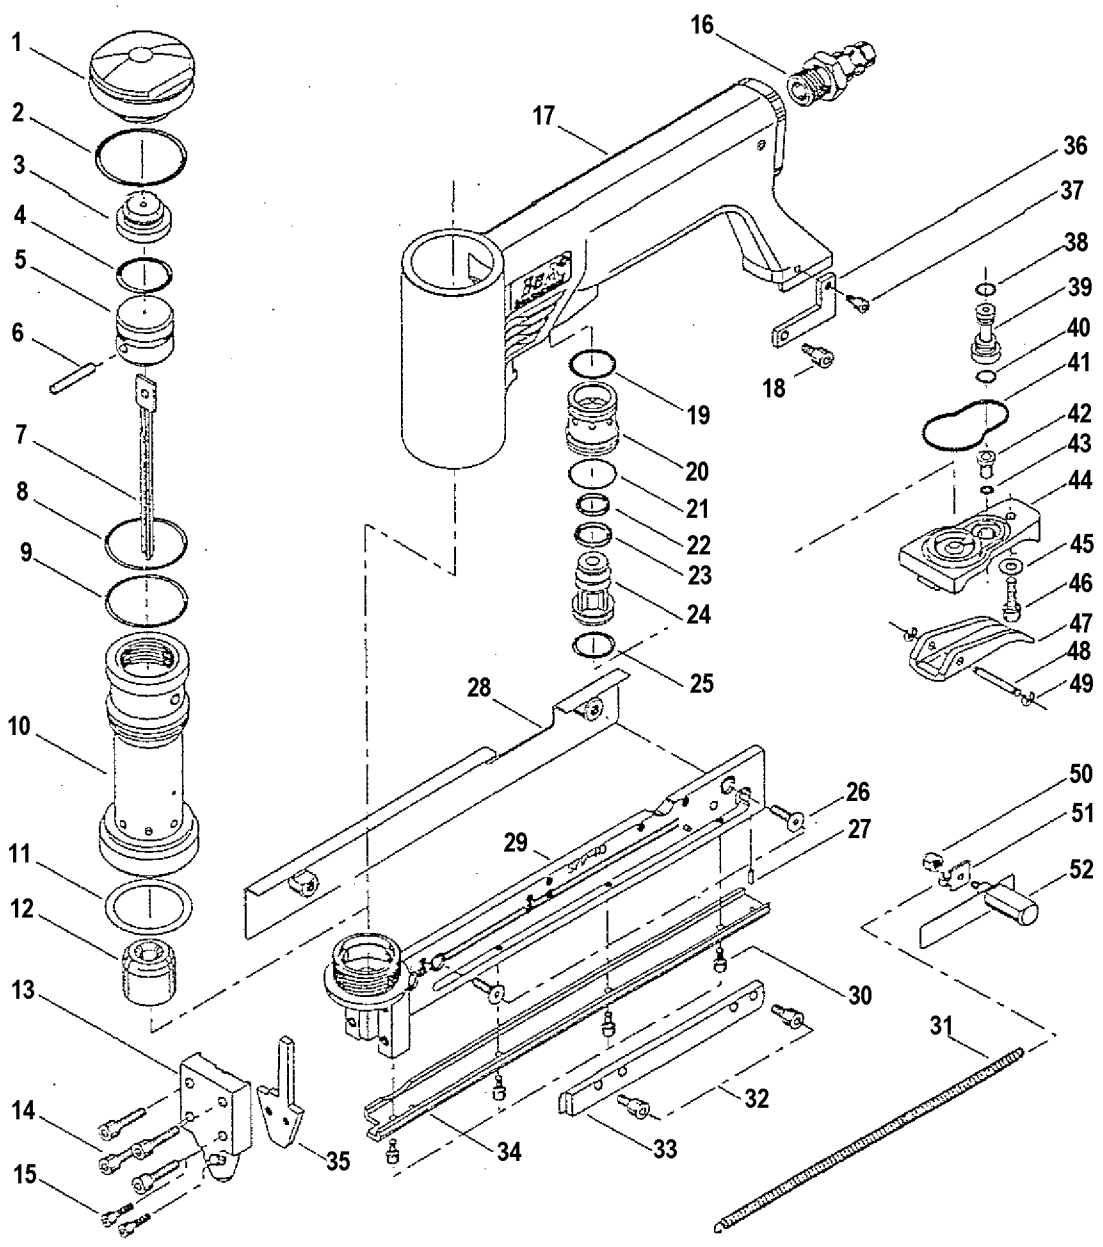

Typ
Type
Tipo

SK 218 - 411 (Art.-Nr. 2141111000 Standardgerät / Basic model)
S 717 - 410 (Art.-Nr. 2141011000 Standardgerät / Basic model)

BA-T410

Parts List for SK 218-411 Type 0

Item Number	Part Number	Description	Qty Required
1	000000-00	No Longer Available	1
2	BA-601230	O-RING	1
3	000000-00	No Longer Available	1
4	BA-601150	O-RING	1
5	000000-00	No Longer Available	1
6	BA-610460	LOCK PIN	1
7	000000-00	No Longer Available	1
8	BA-600240	O-RING	1
9	BA-600240	O-RING	1
10	000000-00	No Longer Available	1
11	000000-00	No Longer Available	1
12	000000-00	No Longer Available	1
13	000000-00	No Longer Available	1
14	BA-753420	ALLEN BOLT FRONT NOS	4
15	000000-00	No Longer Available	2
16	000000-00	No Longer Available	1
17	BA-2040010022	HOUSING	1
18	000000-00	No Longer Available	1
19	000000-00	No Longer Available	1
20	BA-2040010451	VALVE CYLINDER	1
21	BA-600860	O-RING	1
22	BA-601570	O-RING	1
23	BA-601090	O-RING	1
24	000000-00	No Longer Available	1
25	BA-600140	O-RING	1
26	000000-00	No Longer Available	1
27	000000-00	No Longer Available	1

Parts List for SK 218-411 Type 0

Item Number	Part Number	Description	Qty Required
28	000000-00	No Longer Available	1
29	000000-00	No Longer Available	1
30	000000-00	No Longer Available	4
31	000000-00	No Longer Available	1
32	000000-00	No Longer Available	2
33	000000-00	No Longer Available	1
34	000000-00	No Longer Available	1
35	000000-00	No Longer Available	1
36	000000-00	No Longer Available	1
37	BA-753200	ALLEN BOLT	1
38	BA-600820	O-RING	1
39	000000-00	No Longer Available	1
40	BA-600820	O-RING	1
41	BA-601020	O-RING	1
42	000000-00	No Longer Available	1
43	BA-600050	O-RING	1
44	BA-2040010422	VALVE CAP	1
45	000000-00	No Longer Available	1
46	BA-753410	ALLEN BOLT	1
47	000000-00	No Longer Available	1
48	BA-2000020470	VALVE TRIGGER PIN	1
49	000000-00	No Longer Available	2
50	BA-629210	LOCKING PAWL BOLT NU	1
51	000000-00	No Longer Available	1
52	000000-00	No Longer Available	1